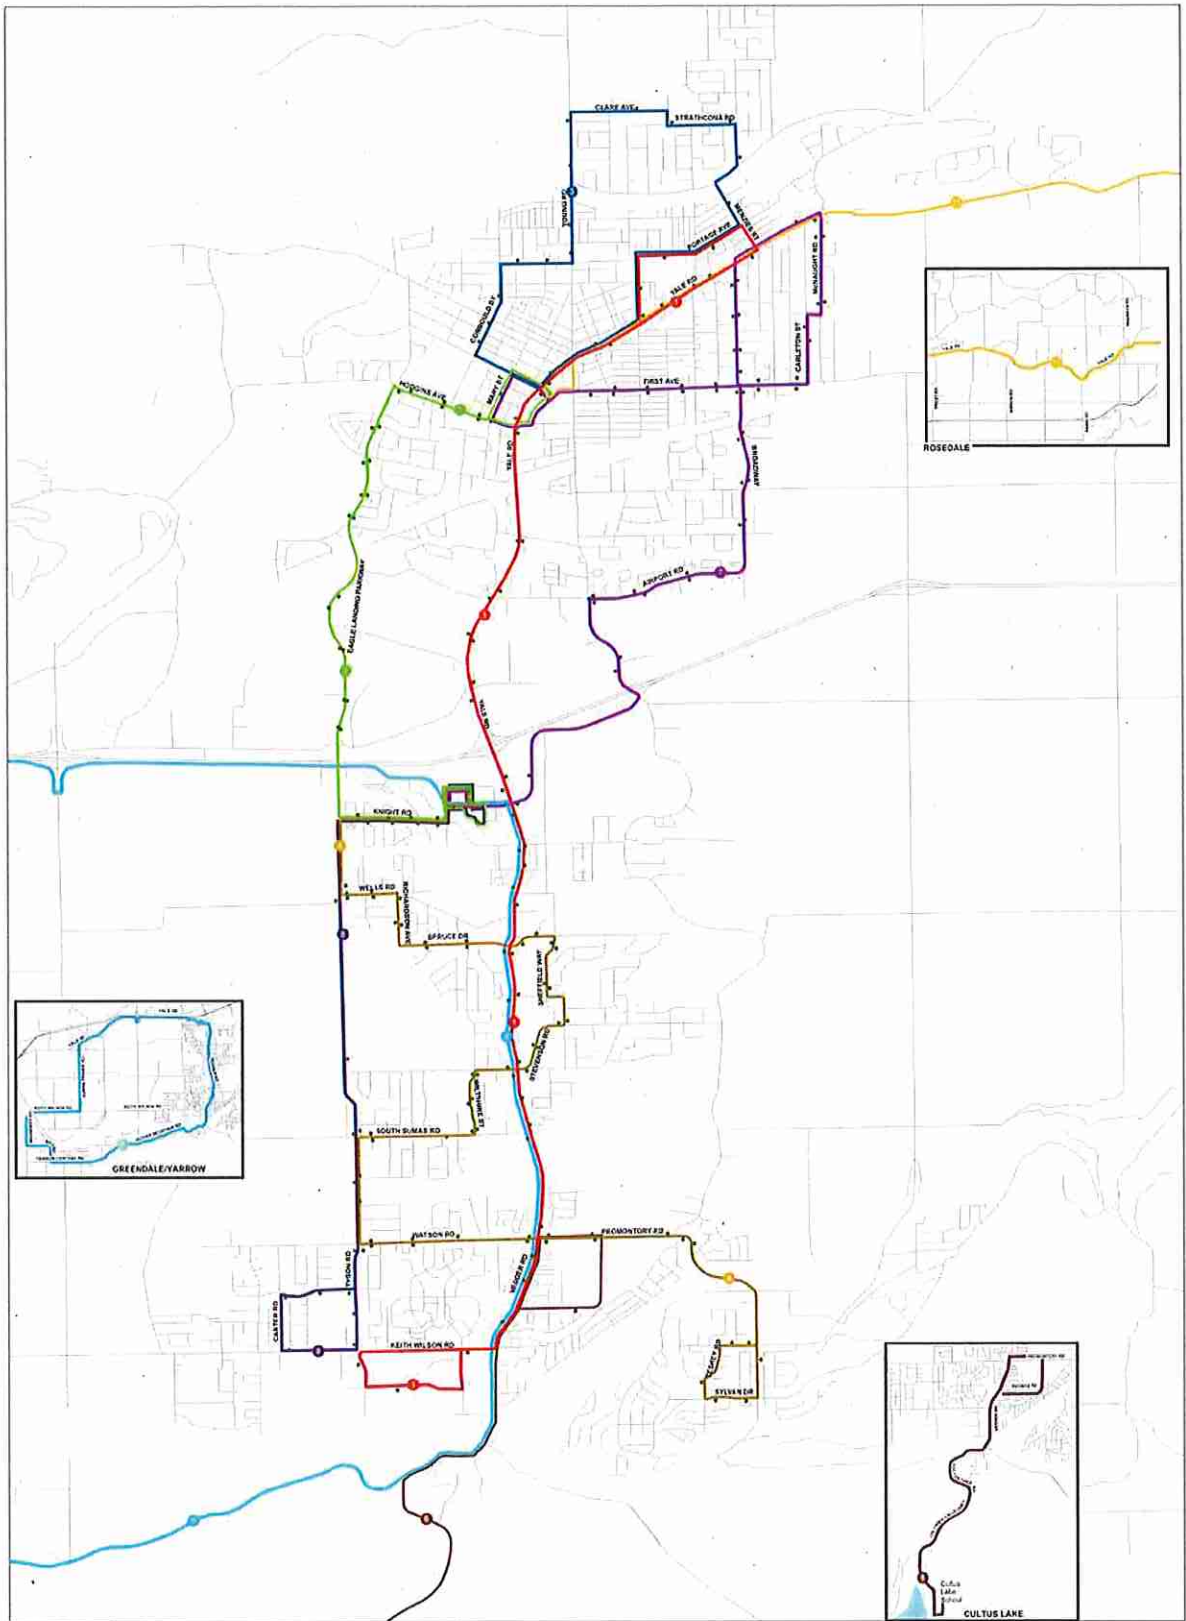

Municipal Collection of Waste (by day of week)

City of Chilliwack

Weekly Collection Schedule

Legend

-  TUESDAY
-  WEDNESDAY
-  THURSDAY
-  FRIDAY
-  SATURDAY

City of Chilliwack Road Work Permit
Additional Terms and Conditions

Attachment 2

November 2013

This sketch is a Traffic Control Plan for temporary closure of Airport road west of Yale road only. Yale road will require a closed left turn lane NB to prevent the public from entering the work zone on Airport road; Centre lane of Airport road WB, east of Yale road, must turn left. NOTE: The attached permit request duration is based off all works related to the Midtown Development; therefore, another more detailed drawing will be forthcoming the week of February 6th, clearly identifying the traffic control plan for all other intersection work.