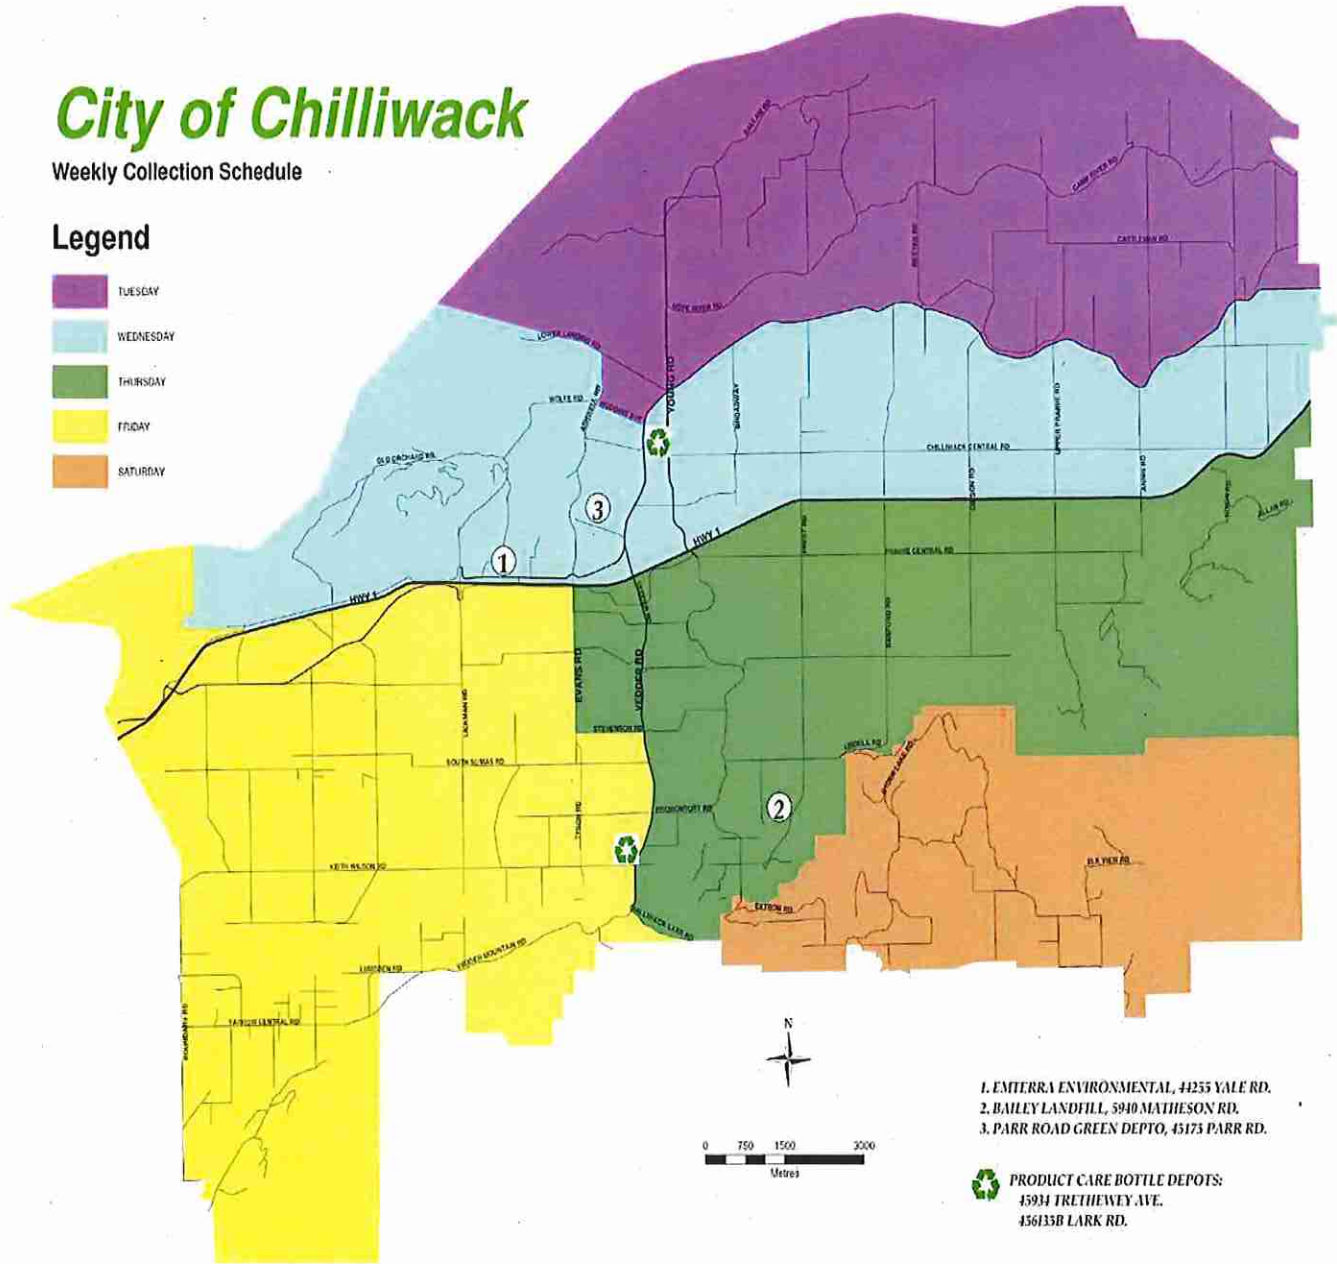

Municipal Collection of Waste (by day of week)

City of Chilliwack

Weekly Collection Schedule

Legend

-  TUESDAY
-  WEDNESDAY
-  THURSDAY
-  FRIDAY
-  SATURDAY

City of Chilliwack Road Work Permit
Additional Terms and Conditions

Attachment 2

November 2013

This sketch is a Traffic Control Plan for temporary closure of Airport road west of Yale road only. Yale road will require a closed left turn lane NB to prevent the public from entering the work zone on Airport road; Centre lane of Airport road WB, east of Yale road, must turn left. NOTE: The attached permit request duration is based off all works related to the Midtown Development; therefore, another more detailed drawing will be forthcoming the week of February 6th, clearly identifying the traffic control plan for all other intersection work.