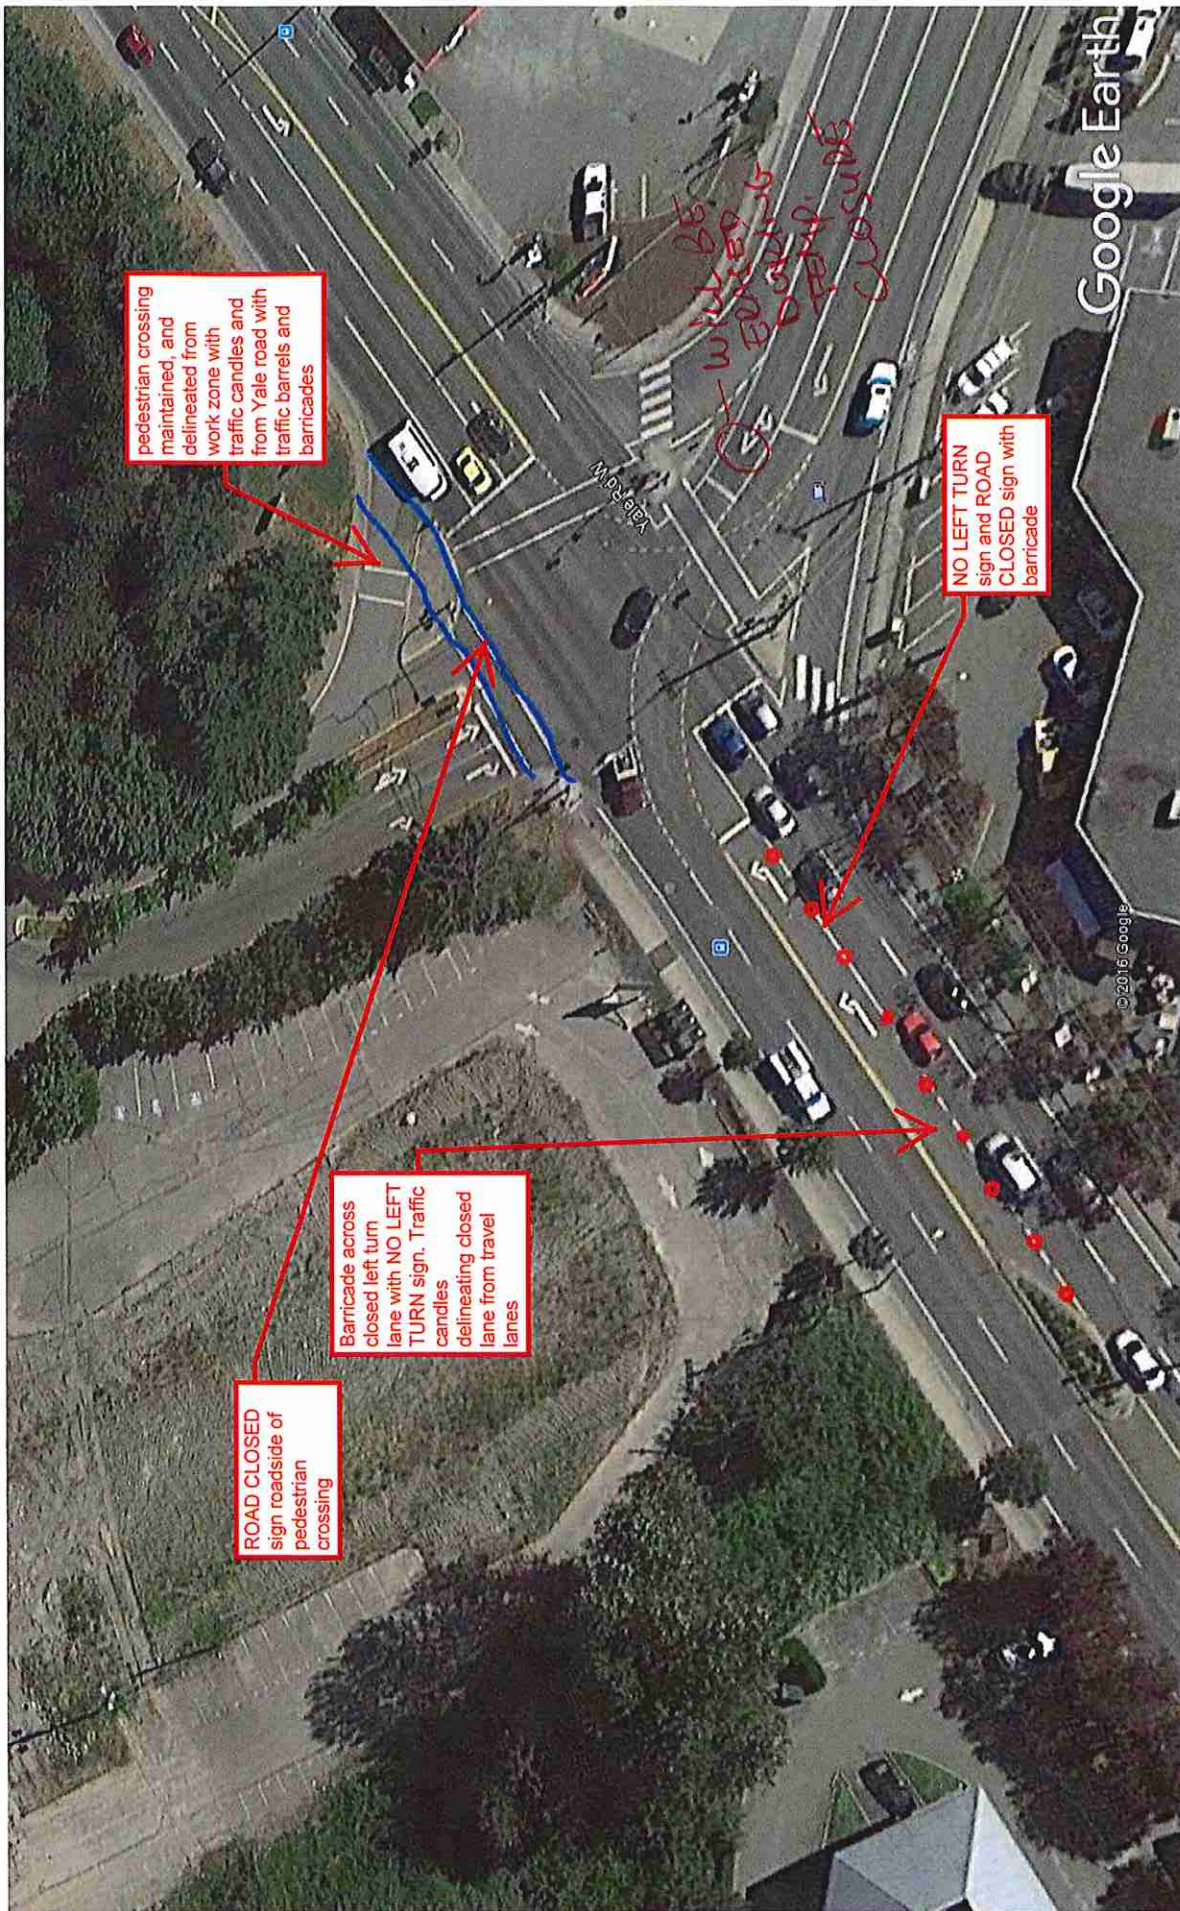

Municipal Collection of Waste (by day of week)

City of Chilliwack

Weekly Collection Schedule

Legend

-  TUESDAY
-  WEDNESDAY
-  THURSDAY
-  FRIDAY
-  SATURDAY

City of Chilliwack Road Work Permit
Additional Terms and Conditions

Attachment 2

November 2013

This sketch is a Traffic Control Plan for temporary closure of Airport road west of Yale road only. Yale road will require a closed left turn lane NB to prevent the public from entering the work zone on Airport road; Centre lane of Airport road WB, east of Yale road, must turn left. NOTE: The attached permit request duration is based off all works related to the Midtown Development; therefore, another more detailed drawing will be forthcoming the week of February 6th, clearly identifying the traffic control plan for all other intersection work.